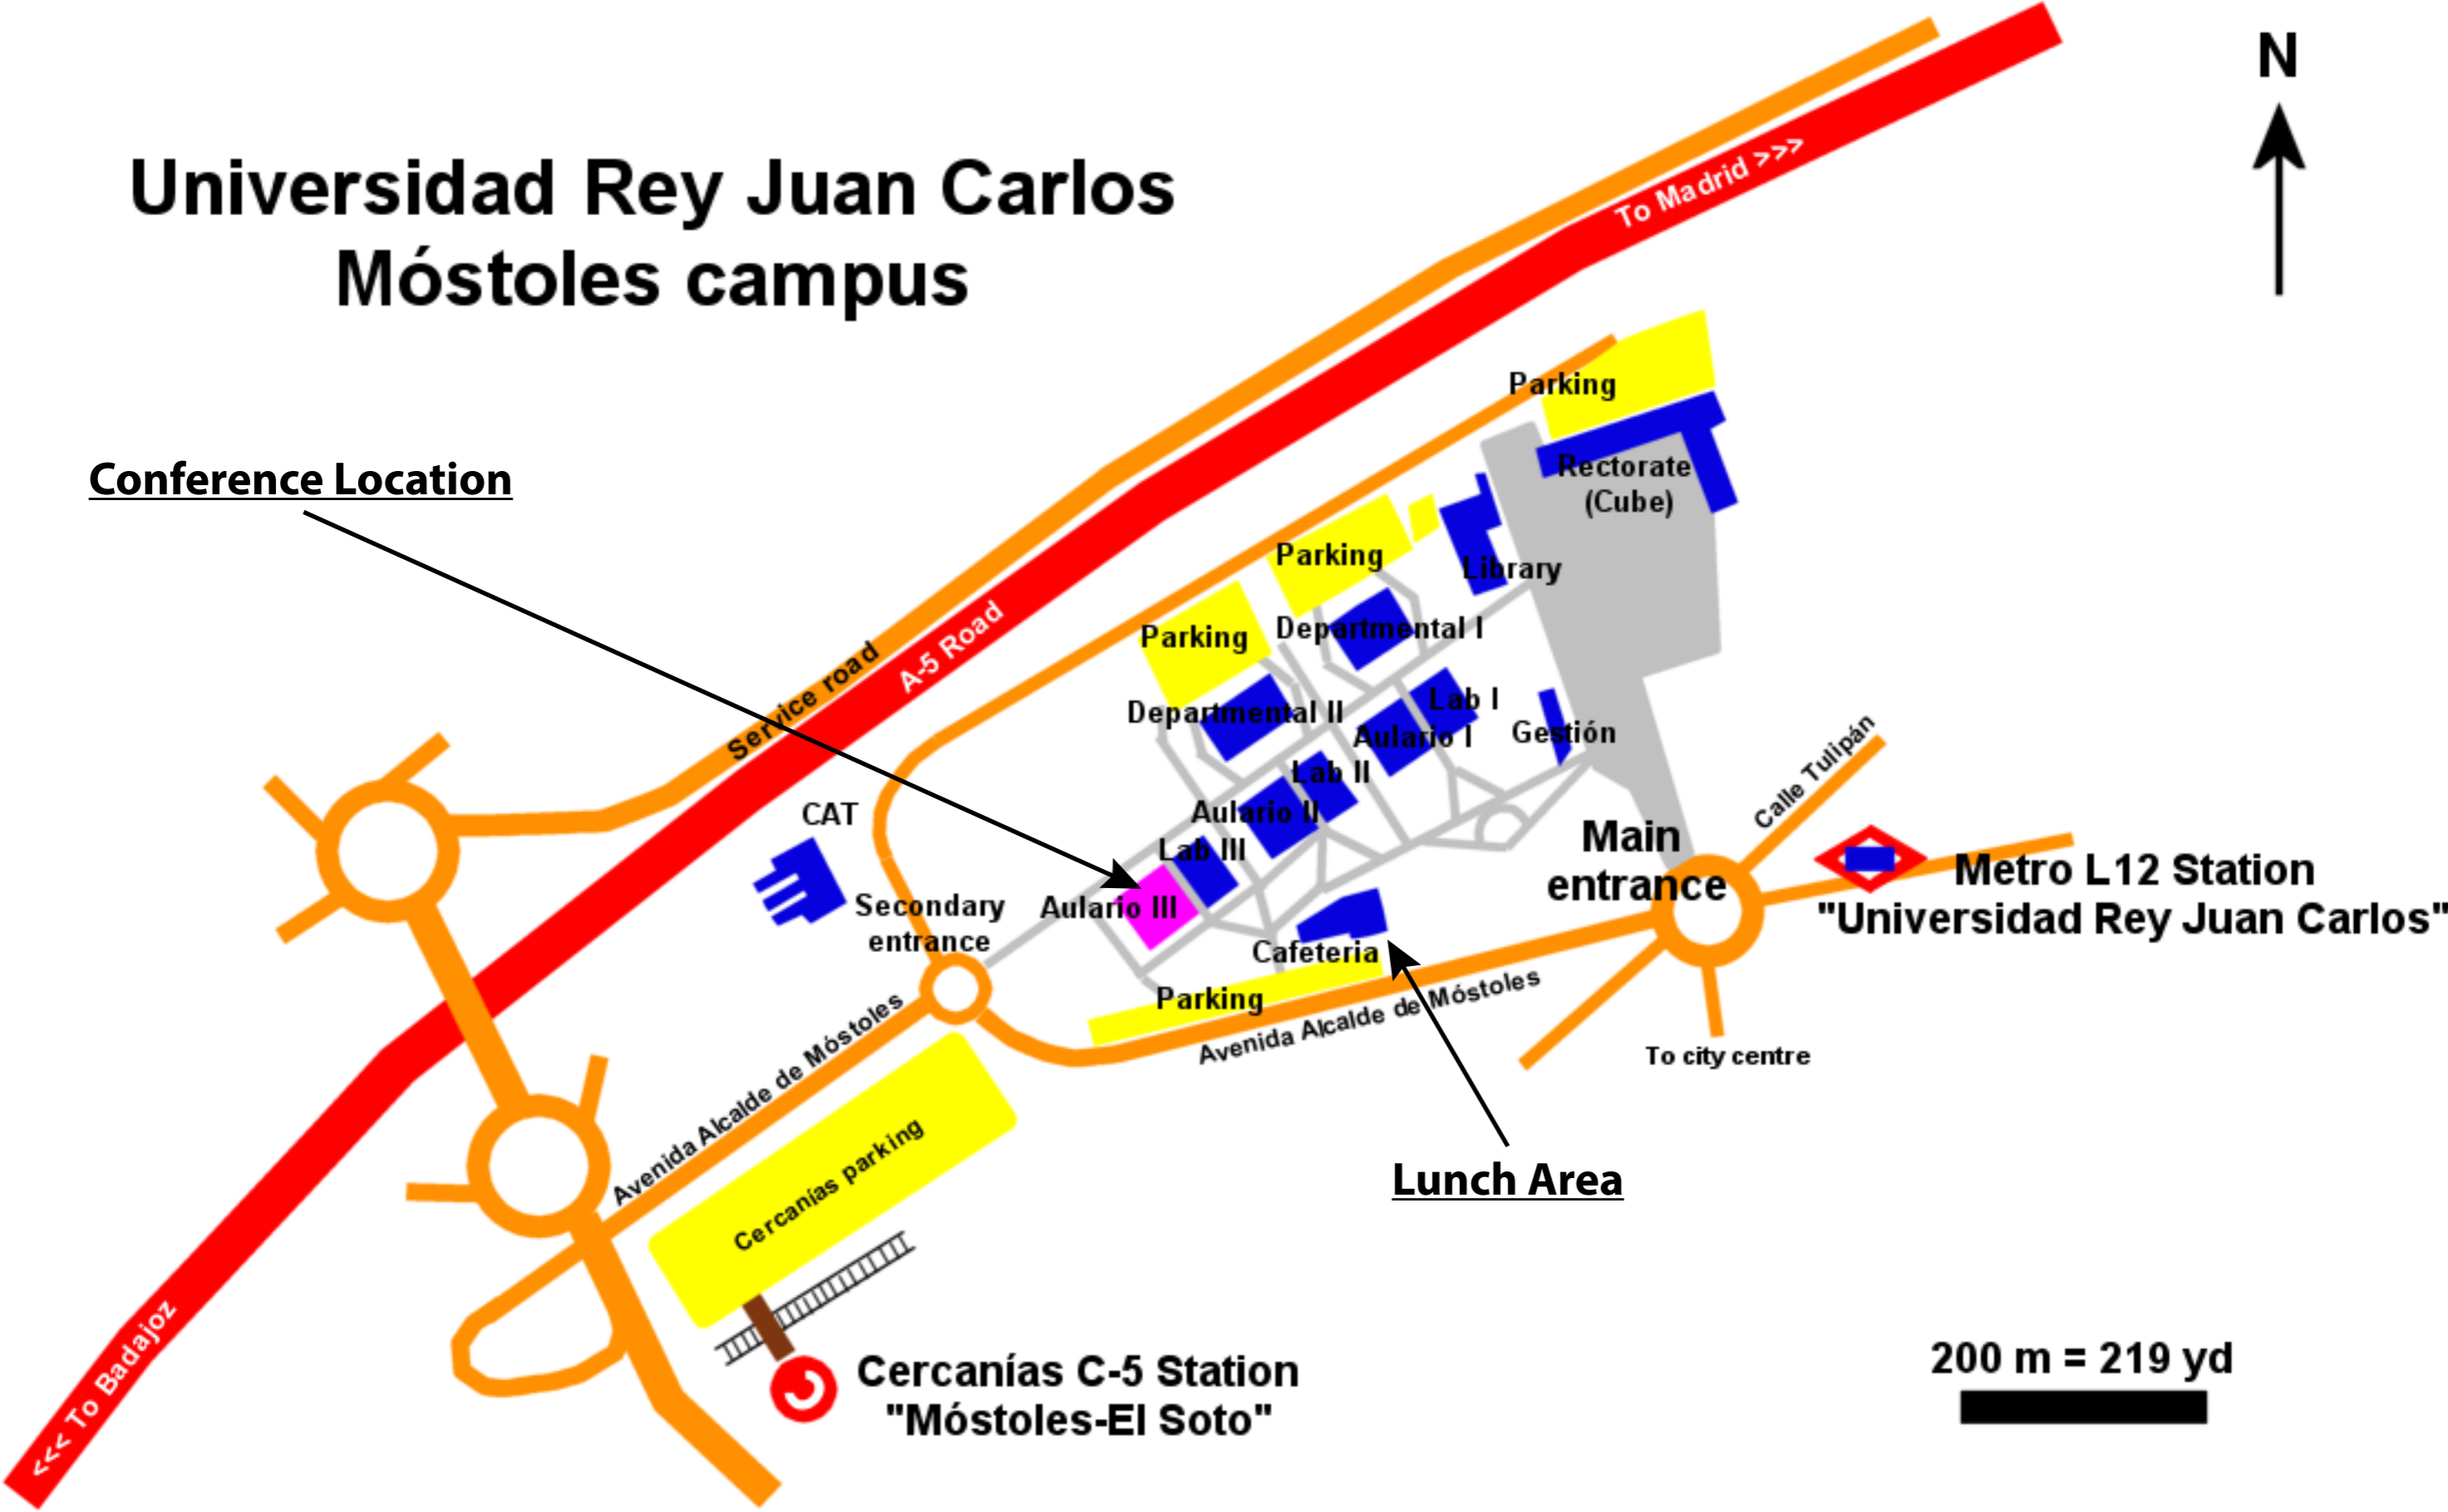

Universidad Rey Juan Carlos Móstoles campus

Conference Location

200 m = 219 yd